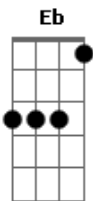

© ukulele-chords.com