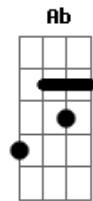

© ukulele-chords.com