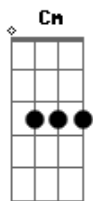

© ukulele-chords.com