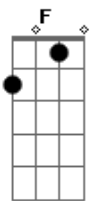

# McFly - Bubble Wrap

Tom: C

Intro Piano Riff:

Verse:

C Am  
I wish I could Bubble Wrap my heart,  
C C C Am  
In case I fall and break apart,  
C Am  
I'm not God I can't change the stars,  
C C C Am  
And I don't know if there's life on Mars,  
F  
But I know you're hurt,  
Am  
People that you love and those who care for you,  
Dm Fm G  
I want nothing to do with the things you're going through.

Chorus:

C Em  
This is the last time,  
Cm  
I give up this heart of mine,  
F  
I'm telling you that I'm,  
Ab Bb  
A broken man who's finally realized

Chorus:

Eb  
This is the last time,  
Cm  
I give up this heart of mine,  
Ab  
I'm telling you that I'm,  
Bb  
A broken man who's finally realized,  
Eb  
You're standing in moonlight,  
Cm  
But you're black on the inside,  
Ab  
Ooo oo oo ooo,  
Fm Ab  
Do you think you ought to cry?  
Eb  
This is goodbye.

Orchestra Ending:

This is Goodbye

Outro Piano: