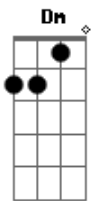

© ukulele-chords.com