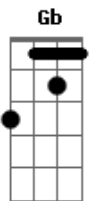

© ukulele-chords.com