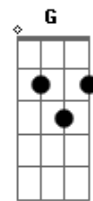

© ukulele-chords.com