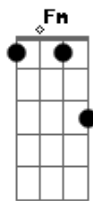

© ukulele-chords.com