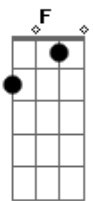

© ukulele-chords.com