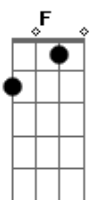

Let me try, hey hey, yeah

[Solo] D G D G

[Refrão]

Let me try, hey hey
 Let me try, hey hey, yeah
 (D G D G)

[Terceira Parte]

I'll play you like music
 I'll sing you like a song
 I'll lay you down gentle
 I'll love you strong
 I'll dry your teardrops
 Each time you cry
 Wrap you in my arms
 Set you on fire
 [Refrão]

If you'll only let me try, hey hey
 Let me try, hey hey, yeah
 (D G)

I'll be your singer
 You'll be my song
 La da da da
 La da da da
 La da da da

Acordes

© ukulele-chords.com

© ukulele-chords.com

© ukulele-chords.com