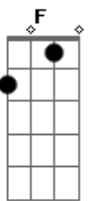

Let me try, hey hey, yeah

[Solo] D G D G

[Refrão]

Let me try, hey hey
 Let me try, hey hey, yeah
 (D G D G)

[Terceira Parte]

I'll play you like music
 I'll sing you like a song
 I'll lay you down gentle
 I'll love you strong
 I'll dry your teardrops
 Each time you cry
 Wrap you in my arms
 Set you on fire
 [Refrão]

If you'll only let me try, hey hey
 Let me try, hey hey, yeah
 (D G)

I'll be your singer
 You'll be my song
 La da da da
 La da da da
 La da da da

Acordes

© ukulele-chords.com

© ukulele-chords.com

© ukulele-chords.com