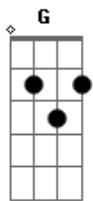

MC5 - Let Me Try

tom:

Intro: D G D G

[Primeira Parte]

I'll be your singer
 You'll be my song
 I'll lay you down softly
 I'll love you long
 I'll be there
 to keep you satisfied

[Refrão]

If you'll only let me try, hey hey
 Let me try, hey hey, yeah
 (D G D G)

[Segunda Parte]

You've been neglected
 You've been abused
 But I'll give you pleasure
 Deep inside of you
 I'll always be near
 Right there by your side

[Refrão]

If you'll only let me try, hey hey
 Let me try, hey hey, yeah

Let me try, hey hey, yeah

[Solo] D G D G

[Refrão]

Let me try, hey hey
 Let me try, hey hey, yeah
 (D G D G)

[Terceira Parte]

I'll play you like music
 I'll sing you like a song
 I'll lay you down gentle
 I'll love you strong
 I'll dry your teardrops
 Each time you cry
 Wrap you in my arms
 Set you on fire
 [Refrão]

If you'll only let me try, hey hey
 Let me try, hey hey, yeah
 (D G)

I'll be your singer
 You'll be my song
 La da da da
 La da da da
 La da da da

Acordes

© ukulele-chords.com

© ukulele-chords.com

© ukulele-chords.com