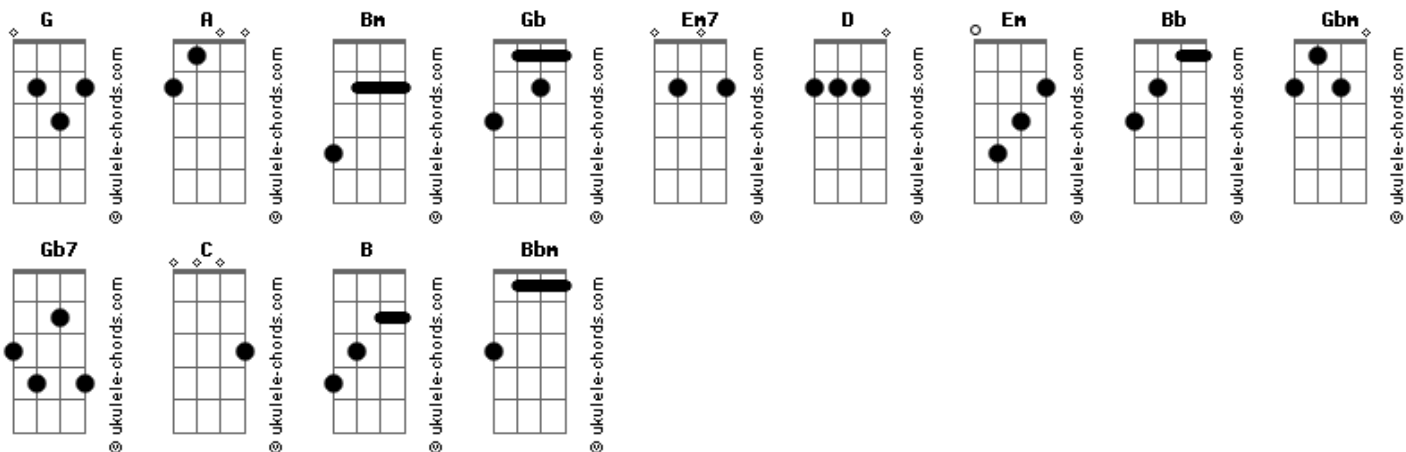

# Mayu Maeshima - No Man's Dawn

tom:

Intro: G A Bm G  
G A Gb Em7  
G A Bm

Bm G  
My flower was blooming  
D A  
My outlook was shining, but  
Bm G  
The Sun was shaded  
D A  
And they all vanished in the dark  
Bm G  
Yume ga uso wo haite  
D A  
Watashi wo okisatte  
Bm G  
Kodoku wo nokoshite  
D A  
Mayoikonda yoake  
Em D  
Nanimo iranai  
G A  
If only they'd come back  
G A Bm Em  
My everything, my everything that I had loved  
G Gb Bm D  
Where's everything? henji wo kikasete yo  
G Bb Bm D  
Itsu no ma ni namida sae mo kareteita wa  
Em7 A G  
Aishita sekai ga mou doko ni mo nai kara

( A Gbm Em G A Bm )

Bm D  
I still remember the old days  
A Bm  
My beautiful memories, but  
G D  
Now they torment me  
A  
More than anything else  
Bm G

## Acordes

Kioku ga uragitte  
D A  
Watashi wo hikisaite  
Bm G  
Taisetsu na mono ga  
D A  
Mou hitotsu mo nakute  
Em7 Em D  
Soba ni ite yo  
G A  
If you are still alive  
G A Bm Em  
My everything, my everything that I embraced  
G Gb7 Bm D  
Kanawanai nara mou negawanai yo  
G Bb Bm D  
Kibou made sutete kiete shimaetara  
Em A C  
Konna itami ga zutto tsuzuku no nara

( Bm C D Em )

C Bm  
Moesakaru yuui ga shizunda no nara  
C Bm Em G A  
Ano umi no soko e tomo ni kaeru no ah  
Bb Bm  
Yaketsuku kokoro ni  
Em7 A  
Tsumetasa to seijaku wo  
G A Bm Em7  
Natsukashii sekai yo  
G Gb7 Gbm G B A D  
Tsutsunde kureta watashi no subete wo  
G A Bm Em  
My everything, my everything that I have loved  
G Gb Bm D  
Where's everything? henji wa mou ii no  
G Bb Bbm Bm D  
Nemuru you ni sotto towa ni me wo tojita  
Em7 Em A G  
Aishita sekai wo mune ni idaita mama