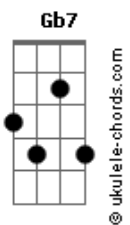

Mayu Maeshima - No Man's Dawn

tom:

Intro: G A Bm G
G A Gb Em7
G A Bm

Bm G
My flower was blooming
D A
My outlook was shining, but
Bm G
The Sun was shaded
D A
And they all vanished in the dark
Bm G
Yume ga uso wo haite
D A
Watashi wo okisatte
Bm G
Kodoku wo nokoshite
D A
Mayoikonda yoake
Em D
Nanimo iranai
G A
If only they'd come back
G A Bm Em
My everything, my everything that I had loved
G Gb Bm D
Where's everything? henji wo kikasete yo
G Bb Bm D
Itsu no ma ni namida sae mo kareteita wa
Em7 A G
Aishita sekai ga mou doko ni mo nai kara

(A Gbm Em G A Bm)

Bm D
I still remember the old days
A Bm
My beautiful memories, but
G D
Now they torment me
A
More than anything else
Bm G

Acordes

Kioku ga uragitte
D A
Watashi wo hikisaite
Bm G
Taisetsu na mono ga
D A
Mou hitotsu mo nakute
Em7 Em D
Soba ni ite yo
G A
If you are still alive
G A Bm Em
My everything, my everything that I embraced
G Gb7 Bm D
Kanawanai nara mou negawanai yo
G Bb Bm D
Kibou made sutete kiete shimaetara
Em A C
Konna itami ga zutto tsuzuku no nara
(Bm C D Em)
C Bm
Moesakaru yuuhi ga shizunda no nara
C Bm Em G A
Ano umi no soko e tomo ni kaeru no ah
Bb Bm
Yaketsuku kokoro ni
Em7 A
Tsumetasa to seijaku wo
G A Bm Em7
Natsukashii sekai yo
G Gb7 Gbm G B A D
Tsutsunde kureta watashi no subete wo
G A Bm Em
My everything, my everything that I have loved
G Gb Bm D
Where's everything? henji wa mou ii no
G Bb Bbm Bm D
Nemuru you ni sotto towa ni me wo tojita
Em7 Em A G
Aishita sekai wo mune ni idaita mama
[Final] A Gbm Em G
A G D