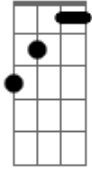

Mayo - That Me, That Me

tom:
D
That me, that me
Bb Bm
That never felt pain
Bm G7M
You die, you die
A D
I hope that you remember
D A
That you, that you

Bb Bm
Are you very luck
Bm G7M
You win, you win
A D
The most happy me
D A
I die, you die
Bb Bm
I surrender
Bm G7M
To not, to never
A D
Fell anymore pain

Acordes

© ukulele-chords.com

© ukulele-chords.com

© ukulele-chords.com

Bb

© ukulele-chords.com

© ukulele-chords.com