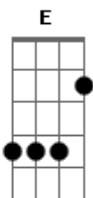

© ukulele-chords.com