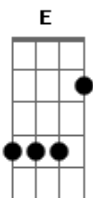

Mayhem - Life Eternal

Tom: C

from De Mysteriis Dom Sathanas
(tabbed by mysteris, corrected by Lord Dying)

RIFF 1 (Guitar 1)

(Guitar 2 Riff)

NOT AVAILABLE YET!!!

RIFF 2 (Everything stops except guitar 1)

Then comes bass, drums and second guitar in.

RIFF 2b

Played by BASS somewhere in the middle of those verses

RIFF 2 played during Solo

RIFF 3 (listen to the album for correct picking rhythm)

Riff 4 (where it stops just guitars and cymbals)

PLAY FAST! h= hammer ons

2nd ending

1st end

h h

h

RIFF 2b (With Guitar 1 and Bass) Guitar 2 plays Riff 2

A

B#

Riff 5 (guitar 1 plays through alone 1st then the rest kick in)

listen for rythm

Back to Riff 1 but much faster!!! then end on E

Acordes

© ukulele-chords.com

© ukulele-chords.com

© ukulele-chords.com

© ukulele-chords.com