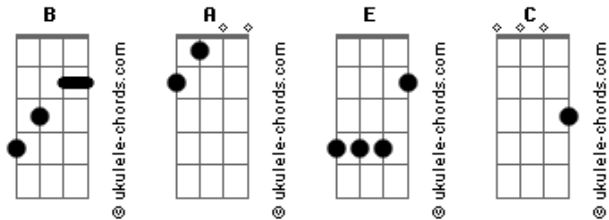

Mayhem - Freezing Moon

Tom: **B**
Intro:

Play 8 times

Riff **A** (guitar I):

Riff **A** (guitar II):

Play 4 times

Bridge:

Riff **B**: (both guitars)

Play 4 times

Acordes

Verse:

Play 4 times

than play Riff **B** 4 times and Verse riff 4 times and to Riff **B** again and finish with **E** power chord.

Drum and Bass intro to next riff then slide to this:

Riff **C**: (guitar I)

Guitar I plays this 14 times and guitar II plays solo (not transcribed yet, sorry ;-)

Play Riff **C** 8 times

Play Riff **B** 8 times