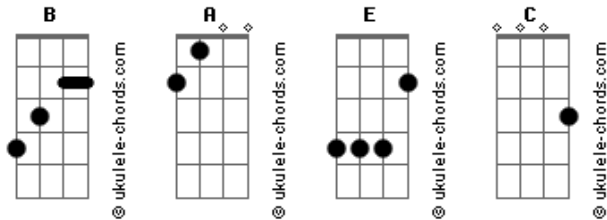

Mayhem - Freezing Moon

Tom: **B**
Intro:

Play 8 times

Riff **A** (guitar I):

Riff **A** (guitar II):

Play 4 times

Bridge:

Riff **B**: (both guitars)

Play 4 times

Acordes

Verse:

Play 4 times

than play Riff **B** 4 times and Verse riff 4 times and to Riff **B** again and finish with **E** power chord.

Drum and Bass intro to next riff then slide to this:

Riff **C**: (guitar I)

Guitar I plays this 14 times and guitar II plays solo (not transcribed yet, sorry ;-)

Play Riff **C** 8 times

Play Riff **B** 8 times