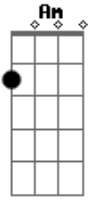

© ukulele-chords.com

© ukulele-chords.com

© ukulele-chords.com

© ukulele-chords.com

© ukulele-chords.com

© ukulele-chords.com