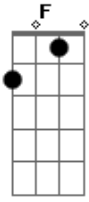

© ukulele-chords.com