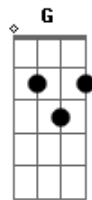

© ukulele-chords.com