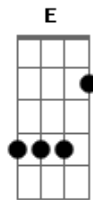

© ukulele-chords.com