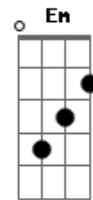

© ukulele-chords.com