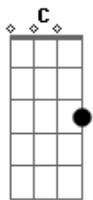

[Refrão]

C G F
Oh, baby, baby, it's a wild world
G F C C7
It's hard to get by just upon a smile, girl
C G F
Oh, baby, baby, it's a wild world
G F C D E
I'll always remember you like a child, girl

[Segunda Parte]

Am D G
You know I've seen a lot of what the world can do
Em F
And it's breaking my heart in two
Dm E
Cos' I never wanna see you a sad girl
E7
Don't be a bad girl
Am D G
But if you wanna leave, take good care
Em F
Hope you make a lot of nice friends out there
Dm E G
But just remember there's a lot of bad everywhere

[Refrão]

C G F
Oh, baby, baby, it's a wild world
G F C C7
It's hard to get by just upon a smile, girl
C G F
Oh, baby, baby, it's a wild world
G F C D E
I'll always remember you like a child, girl

[Instrumental] Am D G Em F
Dm E E7
Am D G Em F
Dm E E7

[Terceira Parte]

Am D G
You know I've seen a lot of what the world can do
Em F
And it's breaking my heart in two
Dm E
Cos' I never wanna see you a sad girl
E7
Don't be a bad girl
Am D G
But if you wanna leave, take good care
Em F
I hope you have a lot of nice things to wear
Dm E G
But then lot of things turn bad out there

[Refrão]

C G F
Oh, baby, baby, it's a wild world
G F C C7
It's hard to get by just upon a smile, girl
C G F
Oh, baby, baby, it's a wild world
G F C D E
I'll always remember you like a child, girl

[Final]

C G F
Oh, baby, baby, it's a wild world
G F C C7
It's hard to get by just upon a smile, girl
C G F
Oh, baby, baby, it's a wild world
G F C D E
I'll always remember you like a child, girl

Acordes

© ukulele-chords.com