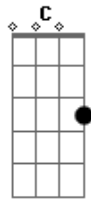

Mavie - The Known Stranger

tom:

Intro: G Em G Em

G Em
I met a known stranger one day
G Em
I think he's not that bad as he says
C D G
A milion pieces behind the shirt
C D G
Laughing about like wasn't hurt

Em Bm
He was like an ocean
Em Bm
But no one could swim
C D G
He was a city under the sea

Acordes

© ukulele-chords.com

© ukulele-chords.com

© ukulele-chords.com

© ukulele-chords.com

© ukulele-chords.com