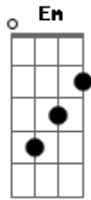

Mavie - The Known Stranger

tom:

Intro: G Em G Em

G Em
I met a known stranger one day
G Em
I think he's not that bad as he says
C D G
A milion pieces behind the shirt
C D G
Laughing about like wasn't hurt

Em Bm
He was like an ocean
Em Bm
But no one could swim
C D
He was a city under the sea

(Em Bm Em)
(Bm C D)

G Em
Making fire with his ashes
G Em
A thousand stories woven into his soul
C D G
He's in flames almost as the sun
C D G
Burning himself while kids have fun

Em Bm
He was like an ocean
Em Bm
But no one could swim
C D G
He was a city under the sea

Acordes

© ukulele-chords.com

© ukulele-chords.com

© ukulele-chords.com

© ukulele-chords.com

© ukulele-chords.com