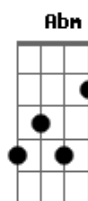

© ukulele-chords.com