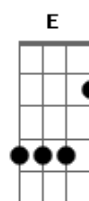

© ukulele-chords.com