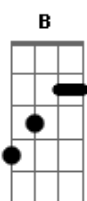

Matthew and the Atlas - Graveyard Parade

Tom: Gb
Intro: Gb Gb B Gb

B Gb
Bloodshot moon rising
B Gb Ebm
In this graveyard parade
B Gb
Red sun tumbling
B Gb Ebm
Through a passing charade

B Gb Ebm
You're the ghost in the morning
B Gb Ebm
You're the scar on the skin
B Gb Ebm
Blackthorn dissolving
B Gb Ebm
You're a hard one to win

B Db
Brother I thought that I found you
Eb
Falling asleep on the asphalt
Gb
Saturday night with a diamond sky and blood was in your eyes
Abm Db
Of all of the ways to define you
Ebm
Such a strange thing to surround you
Db Gb
I never thought that you would live and I would come to die

B Gb
I forget
B Gb
I forget

(B Gb Ebm)

(B Gb Ebm)

B Gb Ebm
Strange dream daylight
B Gb Ebm
Took a while to recognise
B Gb Ebm
White light burning
B Gb Ebm
Do you even realise

B Db
Brother I thought that I found you
Eb
Falling asleep on the asphalt
Db Gb
Saturday night with a diamond sky and blood was in your eyes
Abm Db
Of all of the ways to define you
Ebm
Such a strange thing to surround you
Db Gb B
I never thought that you would live and I would come to die

(Db Ebm)

Db Gb Abm
And I would come to die

(Db Ebm Db)

B E B Gb
I forget
E B Gb
I forget
E B Gb
I forget

(E Ebm)

Acordes

© ukulele-chords.com

© ukulele-chords.com