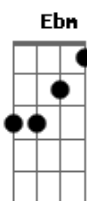

Matthew and the Atlas - Graveyard Parade

Tom: Gb
Intro: Gb Gb B Gb

B Gb
Bloodshot moon rising
B Gb Ebm
In this graveyard parade
B Gb
Red sun tumbling
B Gb Ebm
Through a passing charade

B Gb Ebm
You're the ghost in the morning
B Gb Ebm
You're the scar on the skin
B Gb Ebm
Blackthorn dissolving
B Gb Ebm
You're a hard one to win

B Db
Brother I thought that I found you
Eb
Falling asleep on the asphalt
Gb
Saturday night with a diamond sky and blood was in your eyes
Abm Db
Of all of the ways to define you
Ebm
Such a strange thing to surround you
Db Gb
I never thought that you would live and I would come to die

B Gb
I forget
B Gb
I forget

(B Gb Ebm)

(B Gb Ebm)

B Gb Ebm
Strange dream daylight
B Gb Ebm
Took a while to recognise
B Gb Ebm
White light burning
B Gb Ebm
Do you even realise

B Db
Brother I thought that I found you
Eb
Falling asleep on the asphalt
Db Gb
Saturday night with a diamond sky and blood was in your eyes
Abm Db
Of all of the ways to define you
Ebm
Such a strange thing to surround you
Db Gb B
I never thought that you would live and I would come to die

(Db Ebm)

Db Gb Abm
And I would come to die

(Db Ebm Db)

B E B Gb
I forget
E B Gb
I forget
E B Gb
I forget

(E Ebm)

Acordes

© ukulele-chords.com

© ukulele-chords.com