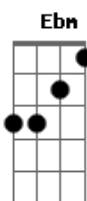

© ukulele-chords.com