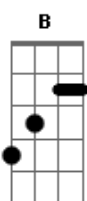

© ukulele-chords.com