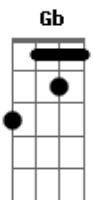

Matt Willis - Crash

Tom: B

Here you go way too fast
 Don't slow down you're gonna crash
 You should watch - watch your stay here
 Don't look out, you're gonna break your neck

So shut, shut your mouth
 Cause I'm not listening anyhow
 I've had enough, enough of you
 Enough to last a life time through

na na na na na na na na na na na na
 Don't slow down you're gonna crash

Acordes

© ukulele-chords.com

© ukulele-chords.com

© ukulele-chords.com