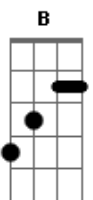

Matt Willis - Crash

Tom: B

Here you go way too fast
Don't slow down you're gonna crash
You should watch - watch your stay here
Don't look out, you're gonna break your neck

So shut, shut your mouth
Cause I'm not listening anyhow
I've had enough, enough of you
Enough to last a life time through

So what, what do you want of me?
Got no words of sympathy and if I go around with you
You know that I'll get messed up too with you
With you

na na na na na na na na na na na na na na na na
na na na na na na na na na na na na na na na na
na na na na na na na na na na na na na na na na

Here you go way too fast

Don't slow down you're gonna crash
You don't know what's been going down
You've been running all over town

So shut, shut your mouth
Cause I'm not listening anyhow
I've had enough, enough of you
Enough to last a life time through

So what, what do you want of me?
Got no cure for misery and if I go around with you
You know that I'll get messed up too with you
With you, With you, With you

na na na na na na na na na na na na na na na na
na na na na na na na na na na na na na na na na
(B E Gb E B E Gb)

na na na na na na na na na na na na
Don't slow down you're gonna crash

Acordes

© ukulele-chords.com