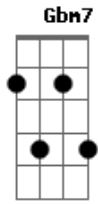

© ukulele-chords.com