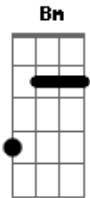

© ukulele-chords.com