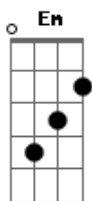

© ukulele-chords.com

© ukulele-chords.com