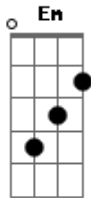

© ukulele-chords.com

© ukulele-chords.com