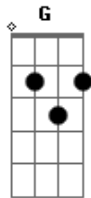

© ukulele-chords.com

© ukulele-chords.com