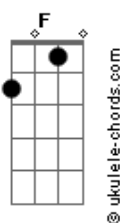

Matt Maltese - Tall Buildings

tom:

Intro: F Dm F Dm
F Dm F Dm

[Primeira Parte]

F Dm
I'm not being funny
F Dm
I just wanna make you happy
Eb Bb
But it don't come easy as that
Eb Bb
Don't come easy as that

F Dm
You dislike the city
F Dm
And you think it's gonna kill me
Eb Bb
And I don't disagree with that
Eb Bb7M
Don't disagree with that

[Refrão]

Bb C7 C
Tall buil dings
F Eb Bb7M
Blowing in the deadly breeze

Bb C7 C Eb Bb
I'm as - king
F
Would you like to breathe with me?

(F Dm)

Acordes

(F Dm)

[Segunda Parte]

F Dm F
Welcome to an island where a person
Dm
Wants a person
Eb Bb
On a platter with eggs and ham