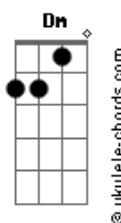

Matt Maltese - Tall Buildings

tom:

Intro: F Dm F Dm
F Dm F Dm

[Primeira Parte]

F Dm
I'm not being funny
F Dm
I just wanna make you happy
Eb Bb
But it don't come easy as that
Eb Bb
Don't come easy as that

F Dm
You dislike the city
F Dm
And you think it's gonna kill me
Eb Bb
And I don't disagree with that
Eb Bb7M
Don't disagree with that

[Refrão]

Bb C7 C
Tall buil dings
F Eb Bb7M
Blowing in the deadly breeze

Bb C7 C Eb Bb
I'm as - king
F
Would you like to breathe with me?

(F Dm)

Acordes

(F Dm)

[Segunda Parte]

F Dm F
Welcome to an island where a person
Dm
Wants a person
Eb Bb
On a platter with eggs and ham