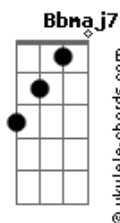

Matt Maltese - Tall Buildings

tom:

Intro: F Dm F Dm
F Dm F Dm

[Primeira Parte]

F Dm
I'm not being funny
F Dm
I just wanna make you happy
Eb Bb
But it don't come easy as that
Eb Bb
Don't come easy as that

F Dm
You dislike the city
F Dm
And you think it's gonna kill me
Eb Bb
And I don't disagree with that
Eb Bb7M
Don't disagree with that

[Refrão]

Bb C7 C
Tall buil dings
F Eb Bb7M
Blowing in the deadly breeze

Bb C7 C Eb Bb
I'm as - king
F
Would you like to breathe with me?

(F Dm)

Acordes

(F Dm)

[Segunda Parte]

F Dm F
Welcome to an island where a person
Dm
Wants a person
Eb Bb
On a platter with eggs and ham

F Dm
And I am not yet dead inside and
F Dm
That's because you are alive
Eb
I'm just gonna say it once
Eb Bb7M
All we need is

[Refrão]

Bb C7 C
Tall buil - dings
F Eb Bb7M
Blowing in the deadly breeze

Bb C7 C Eb Bb
I'm as king
F
Would you like to breathe with me?