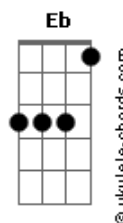

Matt Maltese - Tall Buildings

tom:

Intro: F Dm F Dm
F Dm F Dm

[Primeira Parte]

F Dm
I'm not being funny
F Dm
I just wanna make you happy
Eb Bb
But it don't come easy as that
Eb Bb
Don't come easy as that

F Dm
You dislike the city
F Dm
And you think it's gonna kill me
Eb Bb
And I don't disagree with that
Eb Bb7M
Don't disagree with that

[Refrão]

Bb C7 C
Tall buil dings
F Eb Bb7M
Blowing in the deadly breeze

Bb C7 C Eb Bb
I'm as - king
F
Would you like to breathe with me?

(F Dm)

Acordes

(F Dm)

[Segunda Parte]

F Dm F
Welcome to an island where a person
Dm
Wants a person
Eb Bb
On a platter with eggs and ham

F Dm
And I am not yet dead inside and
F Dm
That's because you are alive
Eb
I'm just gonna say it once
Eb Bb7M
All we need is

[Refrão]

Bb C7 C
Tall buil - dings
F Eb Bb7M
Blowing in the deadly breeze

Bb C7 C Eb Bb
I'm as king
F
Would you like to breathe with me?