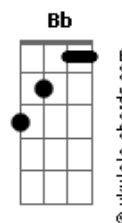

Matt Maltese - Tall Buildings

tom:

Intro: F Dm F Dm
F Dm F Dm

[Primeira Parte]

F Dm
I'm not being funny
F Dm
I just wanna make you happy
Eb Bb
But it don't come easy as that
Eb Bb
Don't come easy as that

F Dm
You dislike the city
F Dm
And you think it's gonna kill me
Eb Bb
And I don't disagree with that
Eb Bb7M
Don't disagree with that

[Refrão]

Bb C7 C
Tall buil dings
F Eb Bb7M
Blowing in the deadly breeze

Bb C7 C Eb Bb
I'm as - king
F
Would you like to breathe with me?

(F Dm)

Acordes

(F Dm)

[Segunda Parte]

F Dm F
Welcome to an island where a person
Dm
Wants a person
Eb Bb
On a platter with eggs and ham

F Dm
And I am not yet dead inside and
F Dm
That's because you are alive
Eb
I'm just gonna say it once
Eb Bb7M
All we need is

[Refrão]

Bb C7 C
Tall buil - dings
F Eb Bb7M
Blowing in the deadly breeze

Bb C7 C Eb Bb
I'm as king
F
Would you like to breathe with me?