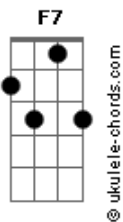

Matt Maltese - Intolewd

tom:

Intro: Bb Gm7 Cm7 F7

[Primeira Parte]

Bb Gm7 Cm7 F7
 We took our trousers off, the socialists asleep
 Bb Gm7 Cm7 F7
 We talked and talked for hours, it was really deep

[Refrão]

Cm7 F7 Cm7 F7
 You're a kind of angel, dancing by the table
 Cm7 F7 Bb Gm7 Cm7 F7
 I was doing fine then I met you

(Bb Gm7 Cm7 F7)

Acordes

[Segunda Parte]

Bb Gm7 Cm7 F7
 I don't need a sign, what will be will be
 Bb Gm7 Cm7 F7
 Let's go start a life somewhere in the weeds