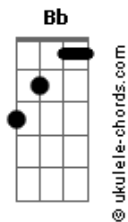

Matt Maltese - Intolewd

tom:

Intro: Bb Gm7 Cm7 F7

[Primeira Parte]

Bb Gm7 Cm7 F7
 We took our trousers off, the socialists asleep
 Bb Gm7 Cm7 F7
 We talked and talked for hours, it was really deep

[Refrão]

Cm7 F7 Cm7 F7
 You're a kind of angel, dancing by the table
 Cm7 F7 Bb Gm7 Cm7 F7
 I was doing fine then I met you

(Bb Gm7 Cm7 F7)

Acordes

[Segunda Parte]

Bb Gm7 Cm7 F7
 I don't need a sign, what will be will be
 Bb Gm7 Cm7 F7
 Let's go start a life somewhere in the weeds