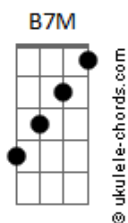

# Matt Maltese - Curl up & Die

tom:

B

[Primeira Parte]

B Abm  
There was a time when I worshipped the ground you walked on  
E Gb  
There was a time when I'd cut off my ear for you  
B Abm  
There was a time when I worshipped the towel you dried on  
E Gb  
There was a time when I'd kill all my friends for you

[Refrão]

B7M  
You're the only one

Makes me wanna cry  
E7M  
You're the only one

Makes me wanna beat up inside  
B7M  
You're the only one

Makes me feel alive  
E7M  
You're the only one

Makes me wanna go home and

[Ponte]

B7M  
Curl up and die  
E7M  
Curl up and die

( B7M E7M )

[Segunda Parte]

B  
There was a time  
Abm  
When there was only you and no one  
E  
There was a time  
Gb  
When I'd take any pity shag  
(Ah)

## Acordes

[Refrão]

B7M  
You're the only one

Makes me wanna cry  
E7M  
You're the only one

Makes me wanna beat up inside  
B7M  
You're the only one

Makes me feel alive  
E7M  
You're the only one

Makes me wanna go home and