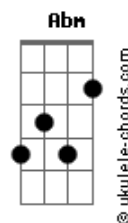

# Matt Maltese - Curl up & Die

tom:

B

[Primeira Parte]

B Abm  
There was a time when I worshipped the ground you walked on  
E Gb  
There was a time when I'd cut off my ear for you  
B Abm  
There was a time when I worshipped the towel you dried on  
E Gb  
There was a time when I'd kill all my friends for you

[Refrão]

B7M  
You're the only one

Makes me wanna cry  
E7M  
You're the only one

Makes me wanna beat up inside  
B7M  
You're the only one

Makes me feel alive  
E7M  
You're the only one

Makes me wanna go home and

[Ponte]

B7M  
Curl up and die  
E7M  
Curl up and die

( B7M E7M )

[Segunda Parte]

B  
There was a time  
Abm  
When there was only you and no one  
E  
There was a time  
Gb  
When I'd take any pity shag  
(Ah)

## Acordes

[Refrão]

B7M  
You're the only one

Makes me wanna cry  
E7M  
You're the only one

Makes me wanna beat up inside  
B7M  
You're the only one

Makes me feel alive  
E7M  
You're the only one

Makes me wanna go home and