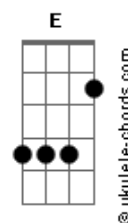

# Matt Maltese - Curl up & Die

tom:

B

[Primeira Parte]

B Abm  
There was a time when I worshipped the ground you walked on  
E Gb  
There was a time when I'd cut off my ear for you  
B Abm  
There was a time when I worshipped the towel you dried on  
E Gb  
There was a time when I'd kill all my friends for you

[Refrão]

B7M  
You're the only one

Makes me wanna cry  
E7M  
You're the only one

Makes me wanna beat up inside  
B7M  
You're the only one

Makes me feel alive  
E7M  
You're the only one

Makes me wanna go home and

[Ponte]

B7M  
Curl up and die  
E7M  
Curl up and die

( B7M E7M )

[Segunda Parte]

B  
There was a time  
Abm  
When there was only you and no one  
E  
There was a time  
Gb  
When I'd take any pity shag  
(Ah)

## Acordes

[Refrão]

B7M  
You're the only one

Makes me wanna cry  
E7M  
You're the only one

Makes me wanna beat up inside  
B7M  
You're the only one

Makes me feel alive  
E7M  
You're the only one

Makes me wanna go home and