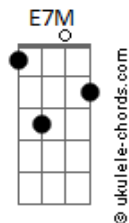

# Matt Maltese - Curl up & Die

tom:

B

[Primeira Parte]

B Abm  
There was a time when I worshipped the ground you walked on  
E Gb  
There was a time when I'd cut off my ear for you  
B Abm  
There was a time when I worshipped the towel you dried on  
E Gb  
There was a time when I'd kill all my friends for you

[Refrão]

B7M  
You're the only one

Makes me wanna cry  
E7M  
You're the only one

Makes me wanna beat up inside  
B7M  
You're the only one

Makes me feel alive  
E7M  
You're the only one

Makes me wanna go home and

[Ponte]

B7M  
Curl up and die  
E7M  
Curl up and die

( B7M E7M )

[Segunda Parte]

B  
There was a time  
Abm  
When there was only you and no one  
E  
There was a time  
Gb  
When I'd take any pity shag  
(Ah)

## Acordes

[Refrão]

B7M  
You're the only one

Makes me wanna cry  
E7M  
You're the only one

Makes me wanna beat up inside  
B7M  
You're the only one

Makes me feel alive  
E7M  
You're the only one

Makes me wanna go home and