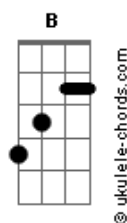

# Matt Maltese - Curl up & Die

tom:

B

[Primeira Parte]

B Abm  
There was a time when I worshipped the ground you walked on  
E Gb  
There was a time when I'd cut off my ear for you  
B Abm  
There was a time when I worshipped the towel you dried on  
E Gb  
There was a time when I'd kill all my friends for you

[Refrão]

B7M  
You're the only one

Makes me wanna cry  
E7M  
You're the only one

Makes me wanna beat up inside  
B7M  
You're the only one

Makes me feel alive  
E7M  
You're the only one

Makes me wanna go home and

[Ponte]

B7M  
Curl up and die  
E7M  
Curl up and die

( B7M E7M )

[Segunda Parte]

B  
There was a time  
Abm  
When there was only you and no one  
E  
There was a time  
Gb  
When I'd take any pity shag  
(Ah)

## Acordes

[Refrão]

B7M  
You're the only one

Makes me wanna cry  
E7M  
You're the only one

Makes me wanna beat up inside  
B7M  
You're the only one

Makes me feel alive  
E7M  
You're the only one

Makes me wanna go home and