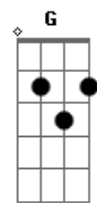

© ukulele-chords.com