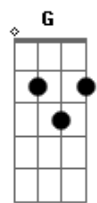

© ukulele-chords.com