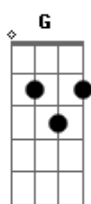

© ukulele-chords.com

© ukulele-chords.com