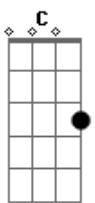

Matt Corby - Untitled

Tom: D

(forma dos acordes no tom de G)

Capostrate na 7ª casa

Intro: F C F C

F C
Oooh Oooh

F C
Oooh Oooh

[Primeira Parte]

C Am Am
And I know why you did not follow me

F C G C
Pride swallowed me then led me astray

Acordes

© ukulele-chords.com

© ukulele-chords.com

© ukulele-chords.com

© ukulele-chords.com

© ukulele-chords.com