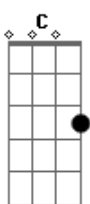

Matt Corby - Untitled

Tom: D

(forma dos acordes no tom de G)

Capostrate na 7ª casa

Intro: F C F C

F C
Oooh Oooh

F C
Oooh Oooh

[Primeira Parte]

C Am Am
And I know why you did not follow me

F C G C
Pride swallowed me then led me astray

Acordes

© ukulele-chords.com

© ukulele-chords.com

© ukulele-chords.com

© ukulele-chords.com

© ukulele-chords.com