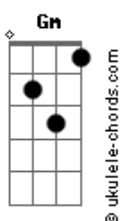

Matt Corby - Trick Of The Light

tom:

Dm

[Primeira Parte]

Dm Gm
Somewhere out of the ashes
F Bb7M Am7
I fall into you and I know
Dm Gm
Oh deep down in the end
F E7 Am7
I always knew I'd let you go

Bb7M F Gm
I cover the ocean seeking water
F Dm Am7 Bb7M Am7
For you, only you
Bb7M F Gm
Drowned and then swam to the shore
F Dm Am7 Gm
For you, only you

[Refrão]

Dm Riff
But then I found it was a trick of the light
Gm
Just somebody who was catching my eye
Dm Riff
But then I found it was a trick of the light
Gm
When your shadow came into my sight

[Segunda Parte]

Dm
Somehow in the end

Acordes

Gm F Bb7M Am7
I always knew I'd let you go
Dm Gm
I forgot the inside of my soul
F E7 Am7
Was paved with gold
Bb7M F Gm
I'm buried alive with my heart
F Dm Am7 Bb7M
By my side for you, only you
Am7 Bb7M F
Set fire to my soul, but
Gm F Dm Am7 Gm
Still left me cold for you, oh, only you