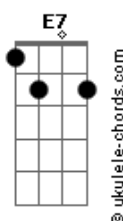

Matt Corby - Trick Of The Light

tom:

Dm

[Primeira Parte]

Dm Gm
Somewhere out of the ashes
F Bb7M Am7
I fall into you and I know
Dm Gm
Oh deep down in the end
F E7 Am7
I always knew I'd let you go

Bb7M F Gm
I cover the ocean seeking water
F Dm Am7 Bb7M Am7
For you, only you
Bb7M F Gm
Drowned and then swam to the shore
F Dm Am7 Gm
For you, only you

[Refrão]

Dm Riff
But then I found it was a trick of the light
Gm
Just somebody who was catching my eye
Dm Riff
But then I found it was a trick of the light
Gm
When your shadow came into my sight

[Segunda Parte]

Dm
Somehow in the end

Acordes

Gm F Bb7M Am7
I always knew I'd let you go
Dm Gm
I forgot the inside of my soul
F E7 Am7
Was paved with gold
Bb7M F Gm
I'm buried alive with my heart
F Dm Am7 Bb7M
By my side for you, only you
Am7 Bb7M F
Set fire to my soul, but
Gm F Dm Am7 Gm
Still left me cold for you, oh, only you