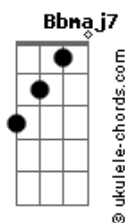

Matt Corby - Trick Of The Light

tom:
Dm

[Primeira Parte]

Dm Gm
Somewhere out of the ashes
F Bb7M Am7
I fall into you and I know
Dm Gm
Oh deep down in the end
F E7 Am7
I always knew I'd let you go

Bb7M F Gm
I cover the ocean seeking water
F Dm Am7 Bb7M Am7
For you, only you
Bb7M F Gm
Drowned and then swam to the shore
F Dm Am7 Gm
For you, only you

[Refrão]

Dm Riff
But then I found it was a trick of the light
Gm
Just somebody who was catching my eye
Dm Riff
But then I found it was a trick of the light
Gm
When your shadow came into my sight

[Segunda Parte]

Dm
Somehow in the end

Acordes

Gm F Bb7M Am7
I always knew I'd let you go
Dm Gm
I forgot the inside of my soul
F E7 Am7
Was paved with gold
Bb7M F Gm
I'm buried alive with my heart
F Dm Am7 Bb7M
By my side for you, only you
Am7 Bb7M F
Set fire to my soul, but
Gm F Dm Am7 Gm
Still left me cold for you, oh, only you

[Refrão Final]

Dm Riff
But then I found it was a trick of the light
Gm
Just somebody who was catching my eye
Dm Riff
But then I found it was a trick of the light
Gm
When your shadow came into my sight
(Bb7M F Gm F)
(Dm Am7 Bb7M)