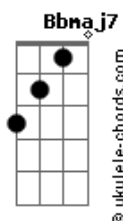

Matt Corby - Trick Of The Light

tom:

Dm

[Primeira Parte]

Dm Gm
Somewhere out of the ashes
F Bb7M Am7
I fall into you and I know
Dm Gm
Oh deep down in the end
F E7 Am7
I always knew I'd let you go

Bb7M F Gm
I cover the ocean seeking water
F Dm Am7 Bb7M Am7
For you, only you
Bb7M F Gm
Drowned and then swam to the shore
F Dm Am7 Gm
For you, only you

[Refrão]

Dm Riff
But then I found it was a trick of the light
Gm
Just somebody who was catching my eye
Dm Riff
But then I found it was a trick of the light
Gm
When your shadow came into my sight

[Segunda Parte]

Dm
Somehow in the end

Acordes

Gm F Bb7M Am7
I always knew I'd let you go
Dm Gm
I forgot the inside of my soul
F E7 Am7
Was paved with gold
Bb7M F Gm
I'm buried alive with my heart
F Dm Am7 Bb7M
By my side for you, only you
Am7 Bb7M F
Set fire to my soul, but
Gm F Dm Am7 Gm
Still left me cold for you, oh, only you

[Refrão Final]

Dm Riff
But then I found it was a trick of the light
Gm
Just somebody who was catching my eye
Dm Riff
But then I found it was a trick of the light
Gm
When your shadow came into my sight
(Bb7M F Gm F)
(Dm Am7 Bb7M)