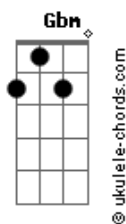

Matt Corby - All Fired Up

tom:

Intro: A7M B E Gbm

[Primeira Parte]

A7M B E Gbm
We could try
To put out a light
That's been on so long
I never missed you until I know
I won't be coming home
But I'm always coming home

(A7M B E Gbm)
(A7M B E Gbm)

[Refrão]

Cause when you fall I fall
When you break I break
You got me all fired up
I got my hands tied up
I wanna know what
Gets you all fired up
Got me all fired up

[Segunda Parte]

A7M B E
We could drive
Gbm
So far out of the smoke
That we've been breathing for so long
I never miss you until I know

Acordes

E Gbm A7M B
You won't be coming home
So tell me that you're coming home

[Refrão]

E Gbm A7M B
You got me all fired up
I got my hands tied up
I wanna know what gets you all fired up

[Ponte]

B E
Try a little harder
You can't let it destroy you
Don't regret the things
That made you strong

[Refrão]

E Gbm A7M B
You got me all fired up
And I got my hands tied up
I wanna know what gets you all fired up

A7M B E Gbm
I wanna know what gets you all fired up
Cause when you fall I fall
When you break I break
When you crawl I crawl
When you hurt I hurt

[Final] A7M B E Gbm
A7M B E Gbm