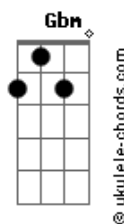

Matt Corby - All Fired Up

tom:

Intro: A7M B E Gbm

[Primeira Parte]

A7M B E Gbm
We could try
To put out a light
That's been on so long
I never missed you until I know
I won't be coming home
But I'm always coming home

(A7M B E Gbm)
(A7M B E Gbm)

[Refrão]

Cause when you fall I fall
When you break I break
You got me all fired up
I got my hands tied up
I wanna know what
Gets you all fired up
Got me all fired up

[Segunda Parte]

A7M B E
We could drive
Gbm
So far out of the smoke
That we've been breathing for so long
I never miss you until I know

Acordes

E Gbm A7M B
You won't be coming home
So tell me that you're coming home

[Refrão]

E Gbm A7M B
You got me all fired up
I got my hands tied up
I wanna know what gets you all fired up

[Ponte]

B E
Try a little harder
You can't let it destroy you
Don't regret the things
That made you strong

[Refrão]

E Gbm A7M B
You got me all fired up
And I got my hands tied up
I wanna know what gets you all fired up

A7M B E Gbm
I wanna know what gets you all fired up
Cause when you fall I fall
When you break I break
When you crawl I crawl
When you hurt I hurt

[Final] A7M B E Gbm
A7M B E Gbm