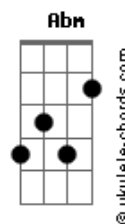

Matt Corby - All Fired Up

tom:

Intro: A7M B E Gbm

[Primeira Parte]

A7M B E Gbm
We could try
To put out a light
That's been on so long
I never missed you until I know
I won't be coming home
But I'm always coming home

(A7M B E Gbm)
(A7M B E Gbm)

[Refrão]

Cause when you fall I fall
When you break I break
You got me all fired up
I got my hands tied up
I wanna know what
Gets you all fired up
Got me all fired up

[Segunda Parte]

A7M B E
We could drive
Gbm
So far out of the smoke
That we've been breathing for so long
I never miss you until I know

Acordes

E Gbm A7M B
You won't be coming home
So tell me that you're coming home

[Refrão]

[Refrão]

E Gbm A7M B
You got me all fired up
And I got my hands tied up
I wanna know what gets you all fired up

A7M B E Gbm
I wanna know what gets you all fired up
Cause when you fall I fall
When you break I break
When you crawl I crawl
When you hurt I hurt