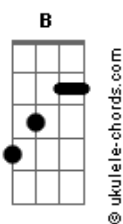

Matt Corby - All Fired Up

tom:

Intro: A7M B E Gbm

[Primeira Parte]

A7M B E Gbm
We could try
To put out a light
That's been on so long
I never missed you until I know
I won't be coming home
But I'm always coming home

(A7M B E Gbm)
(A7M B E Gbm)

[Refrão]

Cause when you fall I fall
When you break I break
You got me all fired up
I got my hands tied up
I wanna know what
Gets you all fired up
Got me all fired up

[Segunda Parte]

A7M B E
We could drive
Gbm
So far out of the smoke
That we've been breathing for so long
I never miss you until I know

Acordes

E Gbm A7M B
You won't be coming home
So tell me that you're coming home

[Refrão]

[Refrão]

E Gbm A7M B
You got me all fired up
And I got my hands tied up
I wanna know what gets you all fired up

A7M B E Gbm
I wanna know what gets you all fired up
Cause when you fall I fall
When you break I break
When you crawl I crawl
When you hurt I hurt