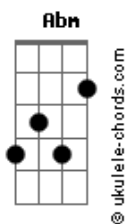

# Matt Corby - All Fired Up

tom:

Intro: A7M B E Gbm

[Primeira Parte]

A7M B E Gbm  
We could try  
To put out a light  
That's been on so long  
I never missed you until I know  
I won't be coming home  
But I'm always coming home

( A7M B E Gbm )  
( A7M B E Gbm )

[Refrão]

Cause when you fall I fall  
When you break I break  
You got me all fired up  
I got my hands tied up  
I wanna know what  
Gets you all fired up  
Got me all fired up

[Segunda Parte]

A7M B E  
We could drive  
Gbm  
So far out of the smoke  
That we've been breathing for so long  
I never miss you until I know

## Acordes

E Gbm A7M B  
You won't be coming home  
So tell me that you're coming home

[Refrão]

E Gbm A7M B  
You got me all fired up  
I got my hands tied up  
I wanna know what gets you all fired up

[Ponte]