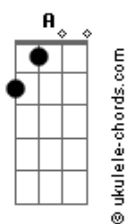

Matt Corby - All Fired Up

tom:

Intro: A7M B E Gbm

[Primeira Parte]

A7M B E Gbm
We could try
To put out a light
That's been on so long
I never missed you until I know
I won't be coming home
But I'm always coming home

(A7M B E Gbm)
(A7M B E Gbm)

[Refrão]

Cause when you fall I fall
When you break I break
You got me all fired up
I got my hands tied up
I wanna know what
Gets you all fired up
Got me all fired up

[Segunda Parte]

A7M B E
We could drive
Gbm
So far out of the smoke
That we've been breathing for so long
I never miss you until I know

Acordes

E Gbm A7M B
You won't be coming home
So tell me that you're coming home

[Refrão]

E Gbm A7M B
You got me all fired up
I got my hands tied up
I wanna know what gets you all fired up

[Ponte]

B E
Try a little harder
You can't let it destroy you
Don't regret the things
That made you strong

[Refrão]

E Gbm A7M B
You got me all fired up
And I got my hands tied up
I wanna know what gets you all fired up

A7M B E Gbm
I wanna know what gets you all fired up
Cause when you fall I fall
When you break I break
When you crawl I crawl
When you hurt I hurt

[Final] A7M B E Gbm
A7M B E Gbm