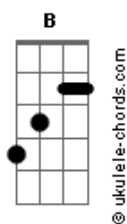

Matt Corby - All Fired Up

tom:

Intro: A7M B E Gbm

[Primeira Parte]

A7M B E Gbm
We could try
To put out a light
That's been on so long
I never missed you until I know
I won't be coming home
But I'm always coming home

(A7M B E Gbm)
(A7M B E Gbm)

[Refrão]

Cause when you fall I fall
When you break I break
You got me all fired up
I got my hands tied up
I wanna know what
Gets you all fired up
Got me all fired up

[Segunda Parte]

A7M B E
We could drive
Gbm
So far out of the smoke
That we've been breathing for so long
I never miss you until I know

Acordes

E Gbm A7M B
You won't be coming home
So tell me that you're coming home

[Refrão]

E Gbm A7M B
You got me all fired up
I got my hands tied up
I wanna know what gets you all fired up

[Ponte]

B E
Try a little harder
You can't let it destroy you
Don't regret the things
That made you strong

[Refrão]

E Gbm A7M B
You got me all fired up
And I got my hands tied up
I wanna know what gets you all fired up

A7M B E Gbm
I wanna know what gets you all fired up
Cause when you fall I fall
When you break I break
When you crawl I crawl
When you hurt I hurt

[Final] A7M B E Gbm
A7M B E Gbm