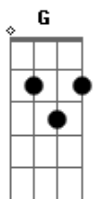

Matisyahu - Sunshine

Tom: G

^{Em} Keep on moving to the ^C first rays of dawn
^D Keeping it on 'til the day stays strong
^{Em} ^C Runnin 'til the night time blazes on
^D ^G All along, I keep singing my song
^{Em} ^C I said, this phase is always
^D ^G Sometimes I get so crazed
^{Em} ^C But just know that I'll always stay
^D ^G Cause you're my light through the haze

^{Em} ^C Its time for a champion
^D ^G Soothe the soul of the land
^{Em} ^C Mend the heart from the sea and the sand
^D ^G Till the sun comes up again [x2]

chorus:
^{Em} ^C ^D ^G Reach for the sky Keep your eye on the prize
^G ^C ^D ^G Forever in my mind Be my golden sunshine

^{Em} ^C ^D ^G It's raining in your mind So push them clouds aside
^G ^C ^D ^G Forever by my side You're my golden sunshine

^{Em} ^C When the sun set I let myself down
^D ^G Found the ground beneath my feet gone
^{Em} ^C No more words were there to speak
^D ^G On that day my song was born
^{Em} ^C Never meant to leave you all alone
^D ^G Said I'd be your shelter from the storm
^{Em} ^C Now your clothes have all been torn
^D ^G Kingdom sacked attacked and dethroned

bridge:

^C ^{Em} It's the way of the world Your on your own
^C ^D Time to grow and be a man Want to fly high like peter pan
^C ^{Em} No more never never land So loose your backpack filled with sand
^C ^D Come along and take my hand We'll walk together- walk forever

Acordes

© ukulele-chords.com