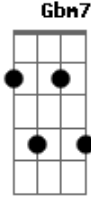

Matheus e Kauan - Te Assumi Pro Brasil

Tom: **A**
Intro: 2x: **D E Gbm7 E**

Solo Intro:

Parte 1

Parte 2

Base solo 2x:

D E Gbm7 A

Solo:

Parte 1

Parte 2

Acordes

© ukulele-chords.com

© ukulele-chords.com

© ukulele-chords.com

© ukulele-chords.com