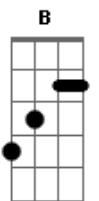

Abm7 Dbm11
O Messias aguardado, Ele vem me buscar

[Terceira Parte]

Gbm Abm7

Acordes

© ukulele-chords.com

© ukulele-chords.com

© ukulele-chords.com

© ukulele-chords.com

A_b

ukulele-chords.com

Detailed description: A four-string ukulele fretboard diagram for the A_b chord. The notes are: 2nd fret, 1st string (B_b); 2nd fret, 2nd string (D_b); 2nd fret, 3rd string (F); 2nd fret, 4th string (A_b). A tilde symbol (~) is placed above the 2nd fret on the 1st string.

A_badd9

ukulele-chords.com

Detailed description: A four-string ukulele fretboard diagram for the A_badd9 chord. The notes are: 2nd fret, 1st string (B_b); 2nd fret, 2nd string (D_b); 2nd fret, 3rd string (F); 2nd fret, 4th string (A_b). A circle with a dot is placed above the 2nd fret on the 1st string.

Badd9

ukulele-chords.com

Detailed description: A four-string ukulele fretboard diagram for the Badd9 chord. The notes are: 2nd fret, 1st string (D); 2nd fret, 2nd string (F); 2nd fret, 3rd string (A); 2nd fret, 4th string (D).