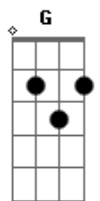

© ukulele-chords.com