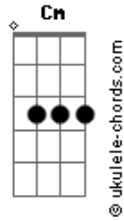

Mateus Senna - Configurações

tom:

Intro: Gm Eb Cm Gm Eb Cm

Gm
Now I will dance until I drop

Em
Make dancing my job

Acordes

I'll dance until I have a stroke Cm
Can you dance with me today? Gm
Shall we go to the dance game? Eb
Dj Cm