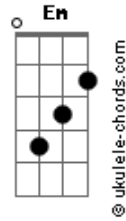

Mateus Senna - Configurações

tom:

Intro: Gm Eb Cm Gm Eb Cm

Gm
Now I will dance until I drop

Em
Make dancing my job

Acordes

I'll dance until I have a stroke Cm
Can you dance with me today? Gm
Shall we go to the dance game? Eb
Dj Cm