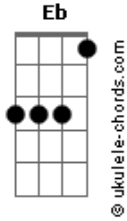

Mateus Senna - Configurações

tom:

Intro: Gm Eb Cm Gm Eb Cm

Gm
Now I will dance until I drop

Em
Make dancing my job

Acordes

I'll dance until I have a stroke Cm
Can you dance with me today? Gm
Shall we go to the dance game? Eb
Dj Cm