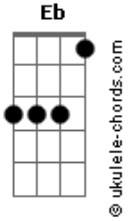

Mateus Senna - Configurações

tom:

Intro: Gm Eb Cm Gm Eb Cm

Gm
Now I will dance until I drop

Em
Make dancing my job

Acordes

I'll dance until I have a stroke Cm
 Can you dance with me today? Gm
 Shall we go to the dance game? Eb
 Dj Cm