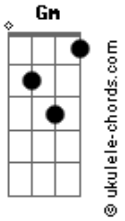

Mateus Senna - Configurações

tom:

Intro: Gm Eb Cm Gm Eb Cm

Gm
Now I will dance until I drop

Em
Make dancing my job

Acordes

I'll dance until I have a stroke Cm
Can you dance with me today? Gm
Shall we go to the dance game? Eb
Dj Cm