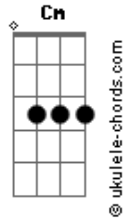

Mateus Senna - Configurações

tom:

Intro: Gm Eb Cm Gm Eb Cm

Gm
Now I will dance until I drop

Em
Make dancing my job

Acordes

I'll dance until I have a stroke Cm
 Can you dance with me today? Gm
 Shall we go to the dance game? Eb
 Dj Cm