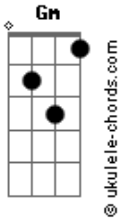

Mateus Senna - Configurações

tom:

Intro: Gm Eb Cm Gm Eb Cm

Gm
Now I will dance until I drop

Em
Make dancing my job

Acordes

I'll dance until I have a stroke Cm
 Can you dance with me today? Gm
 Shall we go to the dance game? Eb
 Dj Cm