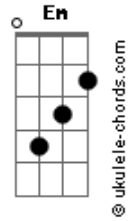

Mateus Senna - Configurações

tom:

Intro: Gm Eb Cm Gm Eb Cm

Gm
Now I will dance until I drop

Em
Make dancing my job

Acordes

I'll dance until I have a stroke Cm
 Can you dance with me today? Gm
 Shall we go to the dance game? Eb
 Dj Cm