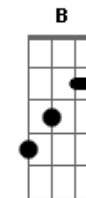

© ukulele-chords.com

© ukulele-chords.com