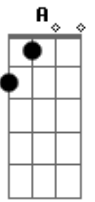

© ukulele-chords.com