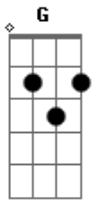

© ukulele-chords.com