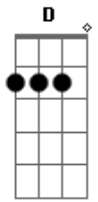

Matchbox Twenty - Feel

Tom: **D**

(intro)

(riff 1 - 2x)

(riff 2)

(riff 1)

(verse) **E E G E G E G E A**

(riff 3)

(chorus)

E And now you crossed that line
D You can't come back, tell me how does it feel now
G Is too late too much to forget about
A Can't stop now, how does it feel now
G I'm only asking because i wanna know
E How you wanna feel!
D

Acordes

© ukulele-chords.com