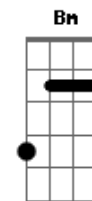

© ukulele-chords.com