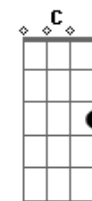

© ukulele-chords.com