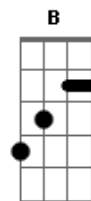

© ukulele-chords.com