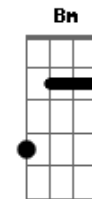

© ukulele-chords.com