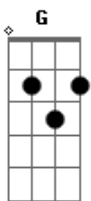

Matchbox Twenty - Downfall

Tom: G

Solinho usado em várias partes da música:

Riff 1:

e|

G|

Riff 2:

Wonder how you sleep
I wonder what you think of me
If I could go back
Would you have ever been with me
I want you to be unused
I want you to remember
I want you to believe in me
I want you on my side

[Chorus]

Come on and lay it down
I've always been with you
Here and now
Give all that's within you
Be my savior
And I'll be your downfall
(Em C G)

Riff 2

mmm, mmm, mmm

Here we go again
Ashamed of being broken in
We're getting off track
I wanna get you back again
I want you to trouble me

I wanted you turning down
I want you to agree with me
I want so much so bad
[Chorus]
Come on and lay it down
I've always been with you
Here and now
Give all that's within you
Be my savior
And I'll be your downfall
(Em C G)
mmm, mmm, mmm
(Riff 2)
Yeah, be my savior
(Only love can save us now)
(Don't lay me down)
(Only love can save us now)
(Am Bm D)
I'll be your downfall (I'll be your downfall)
(Ah, love can save us now)
(Don't save me now)
(Em C G D)
Lay it down
I've always been with you
Hear me now
With all that's within you
Be my savior
And I'll be your downfall
mmm, mmm, mmm
(Em C G D)
Now I'm back on my own
Hear my feet, they're made of stone
Man, I make you go where I go
Well hell, you, can I take you home
Well, I'm coming home on my back
Kissing me, your lips painted black
Saying Oh, Oh, Oh, Oh, Oh, Oh, Oh
Let me be your downfall
Oh, Oh, Oh, Oh, Oh, Oh, Oh, Oh
Let me be your downfall, baby

Acordes

© ukulele-chords.com