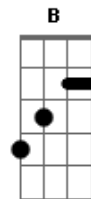

© ukulele-chords.com