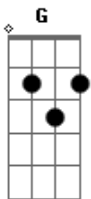

Matchbox Twenty - Downfall

Tom: G

Solinho usado em várias partes da música:

Riff 1:

e|

G|

Riff 2:

Wonder how you sleep
I wonder what you think of me
If I could go back
Would you have ever been with me
I want you to be unused
I want you to remember
I want you to believe in me
I want you on my side

[Chorus]

Come on and lay it down
I've always been with you
Here and now
Give all that's within you
Be my savior
And I'll be your downfall
(Em C G)

Riff 2

mmm, mmm, mmm

Here we go again
Ashamed of being broken in
We're getting off track
I wanna get you back again
I want you to trouble me

I wanted you turning down
I want you to agree with me
I want so much so bad
[Chorus]
Come on and lay it down
I've always been with you
Here and now
Give all that's within you
Be my savior
And I'll be your downfall
(Em C G)
mmm, mmm, mmm
(Riff 2)
Yeah, be my savior
(Only love can save us now)
(Don't lay me down)
(Only love can save us now)
(Am Bm D)
I'll be your downfall (I'll be your downfall)
(Ah, love can save us now)
(Don't save me now)
(Em C G D)
Lay it down
I've always been with you
Hear me now
With all that's within you
Be my savior
And I'll be your downfall
mmm, mmm, mmm
(Em C G D)
Now I'm back on my own
Hear my feet, they're made of stone
Man, I make you go where I go
Well hell, you, can I take you home
Well, I'm coming home on my back
Kissing me, your lips painted black
Saying Oh, Oh, Oh, Oh, Oh, Oh, Oh
Let me be your downfall
Oh, Oh, Oh, Oh, Oh, Oh, Oh, Oh
Let me be your downfall, baby

Acordes

© ukulele-chords.com