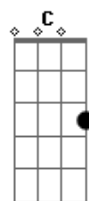

© ukulele-chords.com