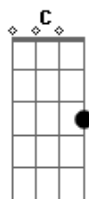

Matchbox Twenty - Damn

Tom: D

(G C) 5x

G
This old world well
C
don't it make you wanna think damn
G
this cold girl well
C
don't she make you wanna scream, damn

G
What's the matter girl
C
don't you think I'm good enough
G
this old heart's had a whole breakin' down
G
she's got all reasons in her head

(Chorus 1)

G
all that time she knew if I lied
D
You can bet she will
G
She's taking her time 'till thought I would die
D
and I can't sit still

G
things got turned 'round
C
don't know where I started from, damn
G
can't eat can't sleep
C
2could have been a bigger man, damn

G
what's the matter girl don't you think I'm bright enough
G
this old man had a hard time getting here
G
you can leave your number at the door

(Chorus 1)

G
all that time she knew if I lied
D
You can bet she will
G
She's taking her time 'till thought I would die
D
and I can't sit still

G C D
and there's nothing at all
G C D
yeah there's nothing at all
G C D
well there's nothing at all
G C D

to make her change her mind
G C D
Oh make her change her mind
G C D
to make her change her mind

(Solo)

(1:45)

G C G C G C
G C G C G
C G C G
C G
this old house been quite since
G C
you went away, damn
G
mixed up fixed out
C G C
don't forget who got you here, damn

G
what's the matter world
C
don't you see I opened up
G
this whole part been played by another man
C
I pulled out the reason card instead

(Chorus 1)

G C
all that time she knew if I lied
D
You can bet she will
G
She's taking her time 'till thought I would die
D
and I can't sit still

(Chorus 2)

G C
she says she can find, the things that make up a life
D
I bet she will
G C
She stays behind, I could stay here all night
D
I could stay here until

G C D
until there's nothing at all
G C D
yeah there's nothing at all
G C D
well there's nothing at all
G C D

to make her change her mind
G C D
Oh make her change her mind
G C D C G
to make her change her mind

Acordes

© ukulele-chords.com

© ukulele-chords.com