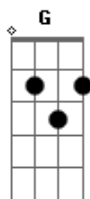

© ukulele-chords.com

© ukulele-chords.com