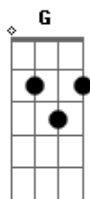

© ukulele-chords.com