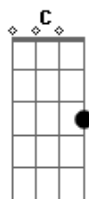

© ukulele-chords.com