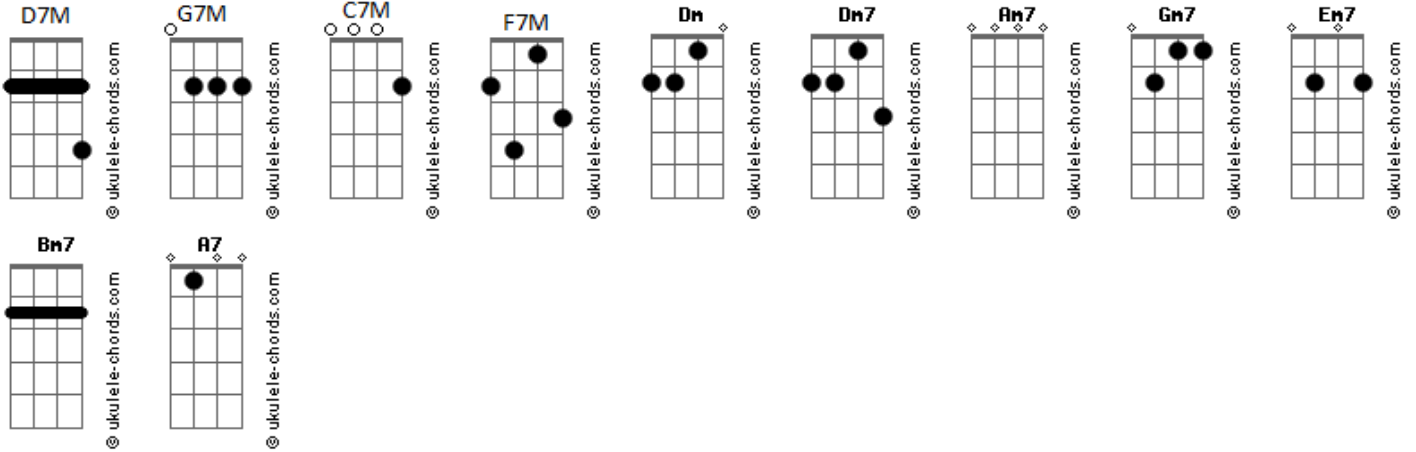

# Matzebra - Icy Trunda (Tundra Gelada)

tom:  
Dm

Intro: Dm7 Am7  
You are  
Dm7 Gm7  
An icy trunda  
Dm7  
A moonlit wonder  
Am7  
I've seen before

[Primeira Parte]

Em7  
I've been  
Bm7  
Frozen solid  
Dm7  
Then dripped with liquid  
Am7  
I sight thought

## Acordes

0-0-0-0

G7M A7 D7M

Frozen solid

[Terceira Parte]

Dm7  
Then dripped with liquid  
Am7  
I sight thought

Dm7

I've been  
Am7  
Frozen solid