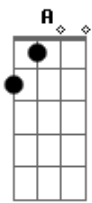

© ukulele-chords.com