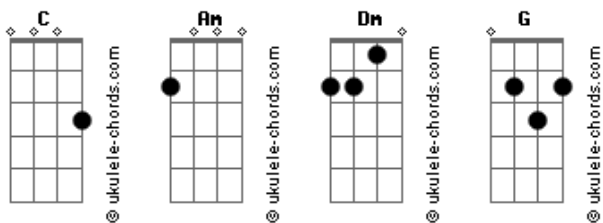

Mat Mchugh - Go Don't Stop

tom:

Intro: Am Dm G C G
Am Dm G C G

[Primeira Parte]

I've been holding out for way too long
Been hoping you say you're mine
I've been so in doubt you'll play along
Down low and always behind
So, go slow, don't rush, don't care too much
Don't make me hold onto you
Girl, beware you touch me just enough
And maybe I'll play your fool

[Refrão]

Be singing
Go, don't stop
Won't feel no strain, no pop
Won't be no lonely days, not anymore
Keep saying
Go, don't quit
Just stay, get used to it
Won't be no lonely waves run to the shore
To the shore, to the shore
(Dm G C G)
(Am Dm G C G)

[Segunda Parte]

It's a waitin', chancin', true romancin'
Stay, we're too young to go, lights are fading

Acordes

Dancing crazy like there's maybe too much to know
It's the same old life, all pay the price
No dice, we all fall for love
Run away, think twice, no sacrifice, no stalling, no push and shove
[Refrão]
Just singin'
Go, don't stop
Won't feel no strain, no pop
Won't be no lonely days, not anymore
N.c
Keep singin'
Go, don't quit
Just stay, get used to it
Won't be no lonely waves run to the shore
To the shore, to the shore, oo, oo-oo, oo-oo, oo-oo
(Am Dm G C G)
[Refrão]
Keep singin'
Go, don't stop
Won't feel no strain, no pop
Won't be no lonely days, not anymore
N.c
Keep singin'
Go, don't quit
Just stay, get used to it
Won't be no lonely waves run to the shore
To the shore, to the shore, oo, oo-oo, oo-oo, oo-oo
[Final] G Am Dm G C G