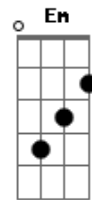

© ukulele-chords.com