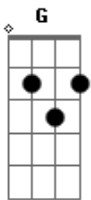

Mat Kearney - Breathe In Breathe Out

tom: [Intro] C F Dm C

[Primera Parte]

C F
Breathe in, breathe out
Dm
Tell me all of your doubts
C
Everybody bleeds this way, just the same
C F
Breathe in, breathe out
Dm
Move on and break down
C
If everyone goes away, I will stay

[Pre - Refrán]

Am
We push and pull
G
And I fall down sometimes
F
And I'm not letting go
G
You hold the other line

[Refrán]

C F Am G G
Cause there is a light in your eyes, in your eyes

[Segunda Parte]

C F
Hold on, hold tight
Dm
If I'm out of your sight
C
And everything keeps moving on, moving on
C F
Hold on, hold tight
Dm
Make it through another night
C
In every day there comes a song with the dawn

[Pre - Refrán]

Am
We push and pull
G G
And I fall down sometimes
F
And I'm not letting go
G G
You hold the other line

[Refrán]

C F Am G G
Cause there is a light in your eyes, in your eyes
C F Am G G
Cause there is a light in your eyes, in your eyes

(C F C F)

[Puente]

Dm C F
Breathe in and breathe out
Dm C F
Breathe in and breathe out
Dm Em F
Breathe in and breathe out
Dm Em F
Breathe in and breathe out
[Tercera Parte]

C F
Look left, look right
Dm
To the moon and the night
C
Everything under the stars is in your arms

[Refrán]

C F Am G
Cause there is a light in your eyes, in your eyes
C F Am G
Cause there is a light in your eyes, in your eyes
C F Am G
Cause there is a light in your eyes, in your eyes
C F Am G
Cause there is a light in your eyes, in your eyes

(C F C F)

Acordes

© ukulele-chords.com