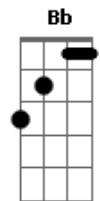

© ukulele-chords.com