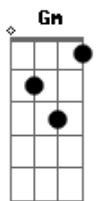

© ukulele-chords.com