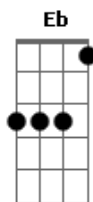

Masayuki Suzuki - Daddy! Daddy! Do!

tom:
Capostrate na 4ª casa

C
Daddy! Daddy! Do!
B7 Eb Em7 A7
Hoshii no sa anata no subete ga
Am7 B7
Ai ni dakare giragira

Moete shimaitai
(Em7 A7 D G)
(D F Em7 A7)
(D G D F)

Em7 Am7
Chucho nado shinai no no no
D D

Acordes

© ukulele-chords.com

© ukulele-chords.com

© ukulele-chords.com

© ukulele-chords.com

© ukulele-chords.com

© ukulele-chords.com

© ukulele-chords.com

© ukulele-chords.com

© ukulele-chords.com

Nido to aenai hito dakara
F Em7 Am7
Koukai ni kureru no nara
D Eb Em7
Koi no hi ni yakaretai
C D
Waza to deshou nagashime ga
Eb Em7 D
Itoshisa wo shigeki suru
C G Am7 G
Sotto furikaeru utsukushisa ni
F
Kokoro wa tsukamarete
B7
Kokyuu ga tomatte
F B7
Asobi ga maji ni naru
C
Daddy! Daddy! Do!
B7 Eb Em7 A7
Butsuketai omoi no subete wo
Am7 B7 Em7
Kirei na mono dake ja nakute
F B7
Kiken na negai mo
C B7 Eb
Tomenaide sono koe ga
Em7 A7
Boku wo tsurete iku
Am7 B7
Ai ni dakare giragira moete shimaitai
(Em7 D)