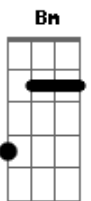

© ukulele-chords.com