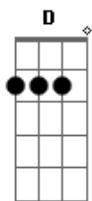

Richard Marx - Everybody

tom:

Intro: D G D G

D
So here you are now, nowhere to turn
G
It's just the same old yesterday
D
You made a promise to yourself
G
That you were never gonna be this way
D G
And the only thing that you've ever know is to run
D G
So you keep on drivin' faster into the sun
Em G D
But everybody needs somebody sometimes
Em G D
Yeah, everybody needs somebody sometimes
D
You don't have to find your own way out
G
You've got a voice let it be heard
D
Just when it feels you're on a dead-end road
G
There's always somewhere left to turn
D G
So don't give up now you're so close to a brand new day
Bm A G

And if you just don't want to be alone tonight then I'll stay
Em G D D D
'Cause everybody needs somebody sometimes
Em G D
Yeah, everybody needs somebody sometimes

C G
Well, maybe I've been too caught up
D
To see what you've been going through
C G Em D
All that I can say is that I'm here now
[Solo] G A G A

Em G D
And everybody needs somebody sometimes
Em G D
Everybody needs somebody sometimes
Em G D D D
Ooh oh everybody needs somebody sometimes
Em G D
Everybody needs somebody sometimes
Em G
Everybody needs somebody
D Em G
When there's nothing but shadow falling down
D
All around
Em G D
Oh oh, oh oh, oh oh, oh oh
Em G D
Everybody needs somebody sometimes

Acordes