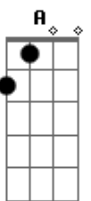

© ukulele-chords.com