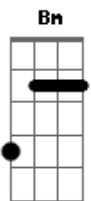

© ukulele-chords.com