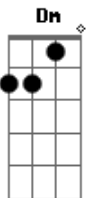

© ukulele-chords.com