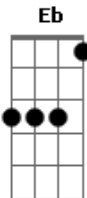

© ukulele-chords.com