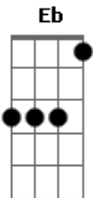

© ukulele-chords.com

© ukulele-chords.com