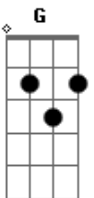

© ukulele-chords.com