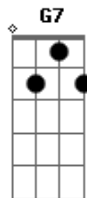

© ukulele-chords.com