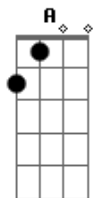

Marvin Gaye - That's The Way Love Is

Tom: Eb

(com acordes na forma de
Capostrate na 1ª casa
Capo 1st Fret

D)

Dm A
Ah baby
Dm
After many tears fall from your eyes
G7 D
A thousand times you ask yourself why
Dm
The one guy you love has departed
A
You're left alone and broken-hearted
Dm
Love just comes and goes
G7 D
How long it's gonna last nobody knows

Chorus:
D
That's the way love is, baby
G
That's the way love is, sugar, how it is
D
That's the way love is, baby
G
That's the way love is, sugar, how it is
G Dm
That's how it is

Dm
I know you're walkin' down a lonesome road
G7 D
And your heart is carryin' a heavy load
Dm

I know you feel like you ain't got a friend (ain't got a friend)

A
And your whole world's cavin' in (cavin' in)

Dm
Ah, but now is the time to be strong (to be strong)

G7 D
You better forget him now that he's gone (now that he's gone)
Remember...

(Chorus)
(instrumental)

Listen to me, little darlin'

Dm
The road of love is rough sometimes

G7 D
But don't let it get the best of you

Dm
I've been hurt by love so many times

A
I know just what you're goin' through

Dm
You wish you were never born

G7 D
You better forget him now that he's gone

(Chorus)

Wipe away your tears

Dm
Love is here today and gone tomorrow
(That's the way love is, sugar, how it is)
All your joys turn to sorrow
(That's the way love is, sugar, how it is)
One day gladness, and the next day sadness
(That's the way love is, sugar, how it is)
...and fade

Acordes