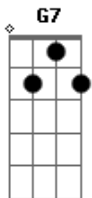

© ukulele-chords.com