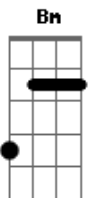

© ukulele-chords.com