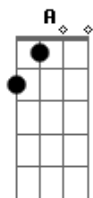

Marvin Gaye - I Will Be Doggone

Tom: **A**

8 measures of **A**)

>
>Well, I'll be doggone if I wouldn't work all day (baby)
>And I'll be doggone if I wouldn't bring you my pay (baby)
>
>But if I ever caught you runnin' around
>**Bm** **E7**
>Blowin' my money all over this town
>
>**A**
>Then I wouldn't be doggone, I'd be long gone (I'd be long gone)
>Then I wouldn't be doggone, I'd be long gone (I'd be long gone)
>
>Verse 2:
>I'll be doggone if you ain't a pretty thing (baby)
>I'll be doggone if you ain't warm as a breath of spring (baby)
>If we live to be 100 years old
>If you ever let that spring turn cold
>Then I wouldn't be doggone, hey hey, I'd be long gone (I'd be long gone)

>Wo, I wouldn't be doggone, baby, I'd be long gone (I'd be long gone)

>

>Bridge:

>

Gbm

>Well, every woman should try to be

>Whatever her man wants her to be

> **Bm**

>I don't want much, all I ask of you

> **E7**

>Is for you to be true to me

>

>Verse 3:

>I'll be doggone if a girl ain't a man's best friend (baby)

>I'll be doggone if you ain't on the lovin' end (baby)

>I know you make me feel like nobody could

>But if I ever found out that you're no good

>Then I wouldn't be doggone, baby, I'd be long gone (I'd be long gone)

>Wo, I wouldn't be doggone, I'd be long gone (I'd be long gone)

>Wo, I wouldn't be doggone

>...and fade

>

Acordes

© ukulele-chords.com