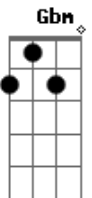

© ukulele-chords.com