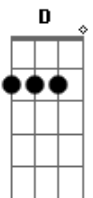

© ukulele-chords.com