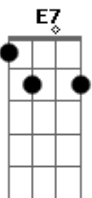

© ukulele-chords.com