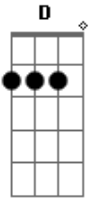

© ukulele-chords.com