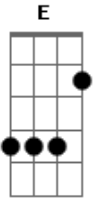

© ukulele-chords.com