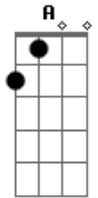

Marvin Gaye - Got To Give It Up

Tom: A
Intro: A

I used to go out to parties ^A
And stand around
'Cause I was too nervous
To really get down
And my body yearned to be free ^{D E A B}
So I got up on the floor and found ^{D E}
Somebody to choose me ^{A B}
No more standin' along the side walls ^A

Now I've got myself together, baby
And I'm havin' a ball ^{D E}
Long as you prove it ^{A B}
There's always a chance ^{D E}
Somebody watches ^{A B}
I'm gonna make romance ^A
With your body, ooo baby, you dance all night
Get down and prove it, feel all right...
Keep on dancin' ^A
Got to give it up

Acordes

© ukulele-chords.com