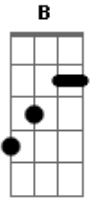

© ukulele-chords.com