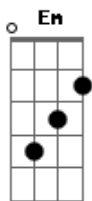

Martinn & Valley - In These Days

tom:

G
 Desert streets
G D
 Only birds on the squares
G D
 The empty bench in the fog
G
 Where lovers sat before

G D
 The lonely nights
G
 Just some few lights
G D
 From windows somewhere
C D
 There's no moonlight

Em C Em
 Something is in the air
C Em
 And we can't see
Bm
 Young and old
C
 Rich and poor
Am D
 We're all the same
Am D
 In these days

Acordes

© ukulele-chords.com

© ukulele-chords.com

© ukulele-chords.com