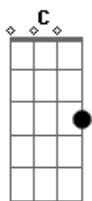

Martinn & Valley - In These Days

tom:

G
 Desert streets
G D
 Only birds on the squares
G D
 The empty bench in the fog
G
 Where lovers sat before

G D
 The lonely nights
G
 Just some few lights
G D
 From windows somewhere
C D
 There's no moonlight

Em C Em
 Something is in the air
C Em
 And we can't see
Bm
 Young and old
C
 Rich and poor
Am D
 We're all the same
Am D
 In these days

Acordes

© ukulele-chords.com

© ukulele-chords.com

© ukulele-chords.com