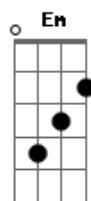

© ukulele-chords.com