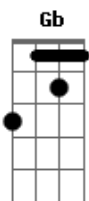

© ukulele-chords.com