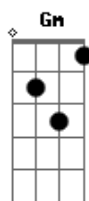

© ukulele-chords.com