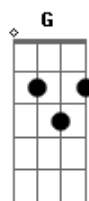

© ukulele-chords.com