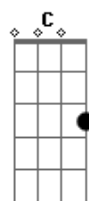

© ukulele-chords.com