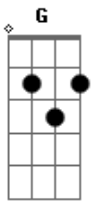

© ukulele-chords.com