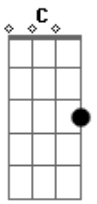

© ukulele-chords.com