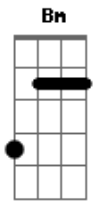

© ukulele-chords.com