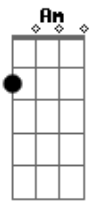

© ukulele-chords.com