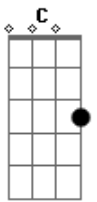

© ukulele-chords.com