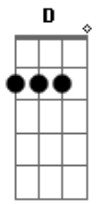

© ukulele-chords.com