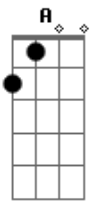

© ukulele-chords.com