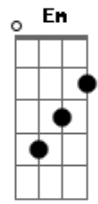

© ukulele-chords.com