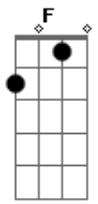

Martina Stoessel - Losing the love

Tom: F

(com acordes na forma de G)

Afinação: D G C F A D

Your arrow shot, straight trough my heart
Let in the light, push past the dark
We once we're young, but now we're only safe our face
We could never change the blood flow
Still looking back but see no trace

This love is a fever and I'm hit
Can't standing on bleeding, let me in
We're losing the loooove
We're losing the loooove
This love was a shelter
From the storm
I love to come home too, never more
We're losing the loooooove
We're losing the loooooove

Acordes

© ukulele-chords.com