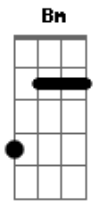

© ukulele-chords.com