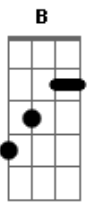

Martin Garrix - Starlight (feat. DubVision)

tom:

B (forma dos acordes no tom de A)

Capostrate na 2ª casa

Intro: G C

[Primeira Parte]

If I have to go
Please don't tell me when
Need a little more time
I hope you understand

[Pré-Refrão]

Like a guardian, you're watching over me
Through the depths of my own despair
I look up to the sky and I find my peace
I know you'll be there, so

[Refrão]

Starlight, won't you lead the way down this river
Keep me afloat, keep me afloat

If I ever drift away, won't you be there
Keep me afloat, keep me afloat

Till the end of time, make me feel safe

Oh, I just need you n?xt to me

Starlight, won't you lead the way down this riv?r
Keep me afloat, keep me afloat

(C D Em Bm)
(C D)

Am
Keep me afloat, keep me afloat

[Segunda Parte]

I see you through the clouds

Acordes

© ukulele-chords.com