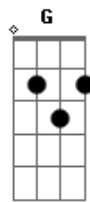

Martin Garrix - Starlight (feat. DubVision)

tom:

B (forma dos acordes no tom de A)

Capostrate na 2ª casa

Intro: G C

[Primeira Parte]

If I have to go
Please don't tell me when
Need a little more time
I hope you understand

(C D Em Bm)
(C D)

Am
Keep me afloat, keep me afloat

[Segunda Parte]

I see you through the clouds

Acordes

© ukulele-chords.com

© ukulele-chords.com

© ukulele-chords.com