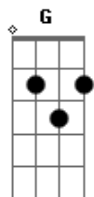

© ukulele-chords.com