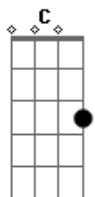

© ukulele-chords.com