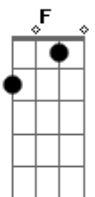

Marshmallow - Moving On

Tom: F

(com acordes na forma de C)

Capostrate na 5ª casa

Intro: F G Am C
F G Am C
F G Am C
F G Am C
F G Am C
F G Am C

F G
And when I'm gone, it won't be long, to night

Am
I'm coming home

C
I'm moving on with you

F G
And when I'm gone, it won't be long, to night

Am
I'm coming home

C
I'm moving on with you

(F G Am C)
(F G Am C)
(F G Am C)

F G
And when I'm gone, it won't be long, to night

Am
I'm coming home

Acordes

© ukulele-chords.com