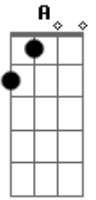

© ukulele-chords.com