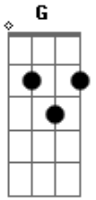

Marshmallow - Alone

Tom: **D**

Intro: **G D Bm A**

G **D**
I'm so alone
Bm **A**
Nothing feels like home

G **D**
I'm so alone
Bm **A**
Trying to find my way
Back home to you
G D Bm A

Acordes

© ukulele-chords.com