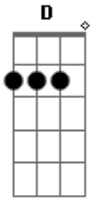

Marshmallow - Alone

Tom: **D**

Intro: **G D Bm A**

G **D**
I'm so alone
Bm **A**
Nothing feels like home

G **D**
I'm so alone
Bm **A**
Trying to find my way
Back home to you
G D Bm A

Acordes

© ukulele-chords.com