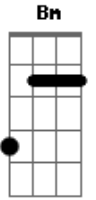

© ukulele-chords.com