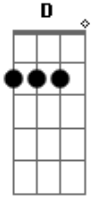

Marshmallow - Alone

Tom: **D**

Intro: **G D Bm A**

G **D**
I'm so alone
Bm **A**
Nothing feels like home

G **D**
I'm so alone
Bm **A**
Trying to find my way
Back home to you
(**G D Bm A**)

Acordes

© ukulele-chords.com