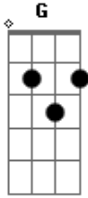

Marshmallow - Alone

Tom: **D**

Intro: **G D Bm A**

G **D**
I'm so alone
Bm **A**
Nothing feels like home

G **D**
I'm so alone
Bm **A**
Trying to find my way
Back home to you
(**G D Bm A**)

Acordes

© ukulele-chords.com