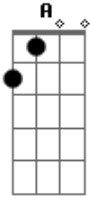

© ukulele-chords.com