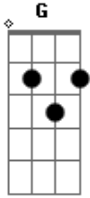

Marshmallow - Alone

Tom: **D**

Intro: **G D Bm A**

G **D**
I'm so alone
Bm **A**
Nothing feels like home

G **D**
I'm so alone
Bm **A**
Trying to find my way
Back home to you
(**G D Bm A**)

Acordes

© ukulele-chords.com