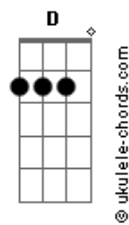

ukulele-chords.com