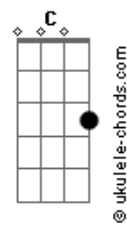

ukulele-chords.com