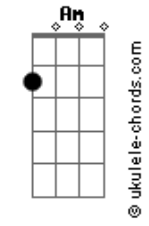

ukulele-chords.com