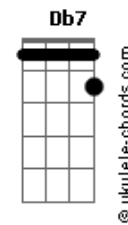

ukulele-chords.com