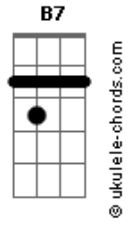

ukulele-chords.com