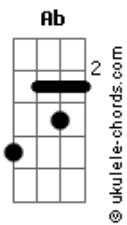

Mars Argo - love in black and white

tom: Dbm

(E Ab Dbm A)
 (E Ab Dbm A)
 (E Ab Dbm A)
 (C D)

[Primeira Parte]

E B Dbm
 My life is very plain, I feel my figure changing
 Watch the nights crawl by me
 E B Dbm
 Love in black and white is making me so lonely
 And only I can help myself now

A|--2--0----3--|
 E|-----4-----|

[Refrão]

E Ab Dbm A
 I like feeling ele---ctric
 E Ab Dbm A
 I like feeling you stare

E Ab Dbm Db7
 I feel you turning me on __ now
 A Am
 I'll never let you go

(E Ab E Ab)

[Refrão]

E Ab Dbm A
 I like feeling ele---ctric
 E Ab Dbm A
 I like feeling you stare

E Ab Dbm Db7
 I feel you turning me on __ now
 A Am
 I'll never let you go

E Ab Dbm A
 I like feeling ele---ctric
 E Ab Dbm A
 I like feeling you stare

E Ab Dbm Db7
 I feel you turning me on __ now
 A Am
 I'll never let you go

E Ab A Am
 I'll never let you
 E Ab A Am
 I'll never let you

E Ab A Am E
 I'll never let you go

ukulele-chords.com

ukulele-chords.com