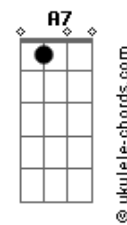

ukulele-chords.com