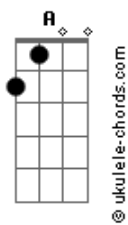

ukulele-chords.com