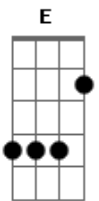

© ukulele-chords.com