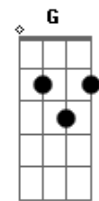

© ukulele-chords.com