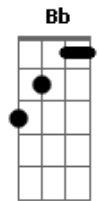

© ukulele-chords.com