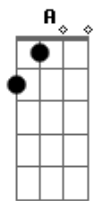

Mars Argo - love in black and white

Tom: A

m [Intro] C E Am F
C E Am F
C E Am F
Ab Bb

C G E Am
My life is very plain, I feel my figure changing
Am F
Watch the nights crawl by me
C G F G Am
Love in black and white is making me so lonely
F E
And only I can help myself now

[Refrão]

C E Am F
I like feeling electric
C E Am F
I like feeling you stare
C E Am F
I feel you turning me on now
F Ab
I'll never let you go
F Ab
I'll never let you go

C G F E Am
I fell into a phase that I'm not fairly fond of
F E
When I first met my permanent frown
C G E Am
The world is not out to get me and I can clearly see
F E
What this place has done to me, oh

[Refrão]

C E Am F
I like feeling electric
C E Am F
I like feeling you stare
C E Am F
I feel you turning me on now
F Ab
I'll never let you go
F Ab

I'll never let you go

[Ponte]

C E Am
Your misery is company
F G
That I don't want to know
E Am
Take me where I want to go
E
I want to go, oh, oh
F C
I'll never let you go
F C
I'll never let you go

[Refrão]

C E Am F
I like feeling electric
C E Am F
I like feeling you stare
C E Am F
I feel you turning me on now
F Ab
I'll never let you go
F Ab
I'll never let you go

[Refrão]

C E Am F
I like feeling electric
C E Am F
I like feeling you stare
C E Am F
I feel you turning me on now
F Ab
I'll never let you go
F Ab
I'll never let you go

[Final]

C E Am F
I'll never let you
C E Am F
I'll never let you
C E G Ab C
I'll never let you go

Acordes

© ukulele-chords.com