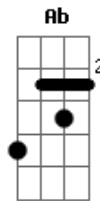

© ukulele-chords.com