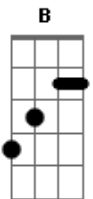

Mars Argo - Doctor

Tom: B

m [Intro] E G A A

E G E G
 Doctor, don't you know my symptoms?
 I'm a sick girl with a heartbreak syndrome

E G E G
 Doctor, I can be your cancer
 I'm a sick girl and I need an answer

E G E G
 Love, in the morning I'll be a shadow
 Love, to the day I die

E G E G
 Love, in the morning I'll be a shadow
 Love, to the day I die

(Gb)

E G E G
 Doctor, I can make you want me

I'm a sick girl and I need you on me

E G E G
 Doctor, I can make you have me
 I'm a sick girl and I know you want me

(E G E G)
 (E G A A)
 (E G E G)
 (E G A A Gb)
 (E G E G)
 (E G A A)

E G E G
 Doctor, I can make you want me
 I'm a sick girl and I need you on me

E G E G
 Doctor, I can be your cancer
 I'm a sick girl and I need an answer

[Final] E G E G
 E G A A
 E G E G
 E G A A F#

Acordes

© ukulele-chords.com

© ukulele-chords.com

© ukulele-chords.com

© ukulele-chords.com