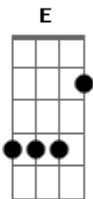

E G E G
 Love, in the morning I'll be a shadow
 Love, to the day I die

E G E G
 Love, in the morning I'll be a shadow
 Love, to the day I die

(Gb)

E G E G
 Doctor, I can make you want me

I'm a sick girl and I need you on me

E G E G
 Doctor, I can make you have me
 I'm a sick girl and I know you want me

(E G E G)
 (E G A A)
 (E G E G)
 (E G A A Gb)
 (E G E G)
 (E G A A)

E G E G
 Doctor, I can make you want me
 I'm a sick girl and I need you on me

E G E G
 Doctor, I can be your cancer
 I'm a sick girl and I need an answer

[Final] E G E G
 E G A A
 E G E G
 E G A A F#

Acordes

© ukulele-chords.com

© ukulele-chords.com

© ukulele-chords.com

© ukulele-chords.com