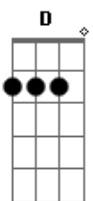

Maroon 5 - Through With You

Tom: **Db**

Tuning: Standard Tuned Down $\frac{1}{2}$ step (Eb,Ab,Db,Gb,Bb,eb)

W/ wah-wah

The main riff is also played like this:

Verse:

Can you see me... As you lay in bed thinking about everything

- | / slide up
- | \ slide down
- | h hammer-on
- | p pull-off
- | ~ vibrato
- | harmonic
- | x Mute note

Acordes

© ukulele-chords.com

© ukulele-chords.com

© ukulele-chords.com