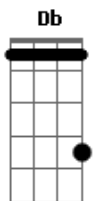

Maroon 5 - Through With You

Tom: **Db**

Tuning: Standard Tuned Down $\frac{1}{2}$ step (Eb,Ab,Db,Gb,Bb,eb)

W/ wah-wah

The main riff is also played like this:

Verse:

Can you see me... As you lay in bed thinking about everything

That you did not do... has nothing to do with meaning it

Then it goes into the main riff again...then into the next verse

Chorus

Bm You ain't never coming back to me, **D** that's not how things

were supposed to be

You take my hand just to give it back, no other lover has ever done that

In the end of the second chorus it goes like this...

I called to let you know I'm through with you

That's just about it...the interlude though goes like this

- | / slide up
- | \ slide down
- | h hammer-on
- | p pull-off
- | ~ vibrato
- | harmonic
- | x Mute note

Acordes

© ukulele-chords.com