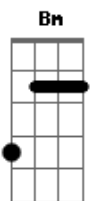

© ukulele-chords.com