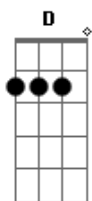

Maroon 5 - Through With You

Tom: **Db**

Tuning: Standard Tuned Down $\frac{1}{2}$ step (Eb,Ab,Db,Gb,Bb,eb)

W/ wah-wah

The main riff is also played like this:

Verse:

Can you see me... As you lay in bed thinking about everything

- | / slide up
- | \ slide down
- | h hammer-on
- | p pull-off
- | ~ vibrato
- | harmonic
- | x Mute note

Acordes

© ukulele-chords.com

© ukulele-chords.com

© ukulele-chords.com